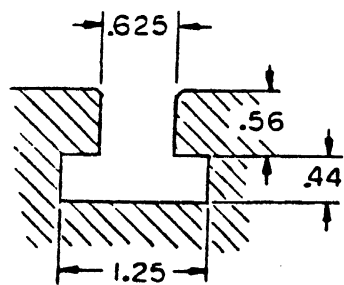

RIGHT  
VIEW

TOP  
VIEW

TABLE  
(1.5" = 1.0')

T-SLOT  
(FULL SIZE)