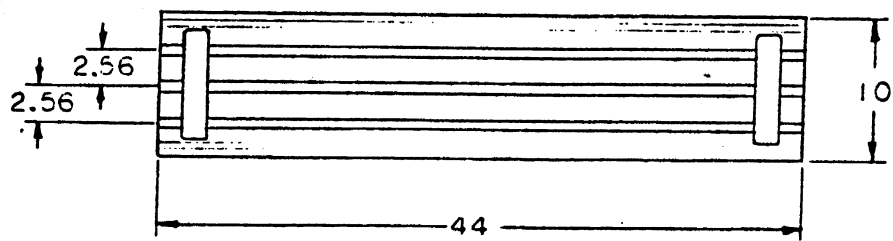

RIGHT  
VIEW

TOP  
VIEW

TABLE  
(1.5" = 1.0')

T-SLOT  
(FULL SIZE)