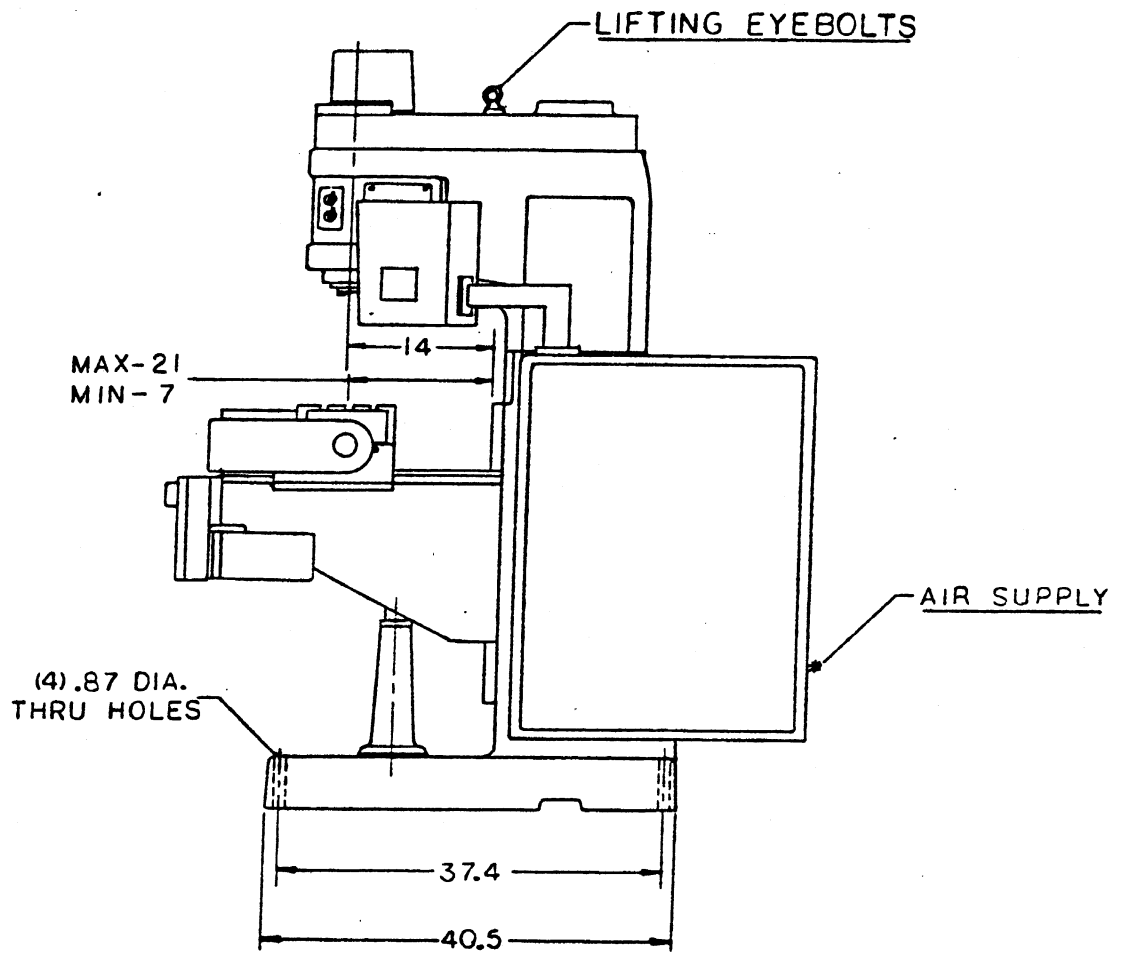

RIGHT  
VIEW

TOP  
VIEW

TABLE  
(1.5" = 1.0')

T-SLOT  
(FULL SIZE)